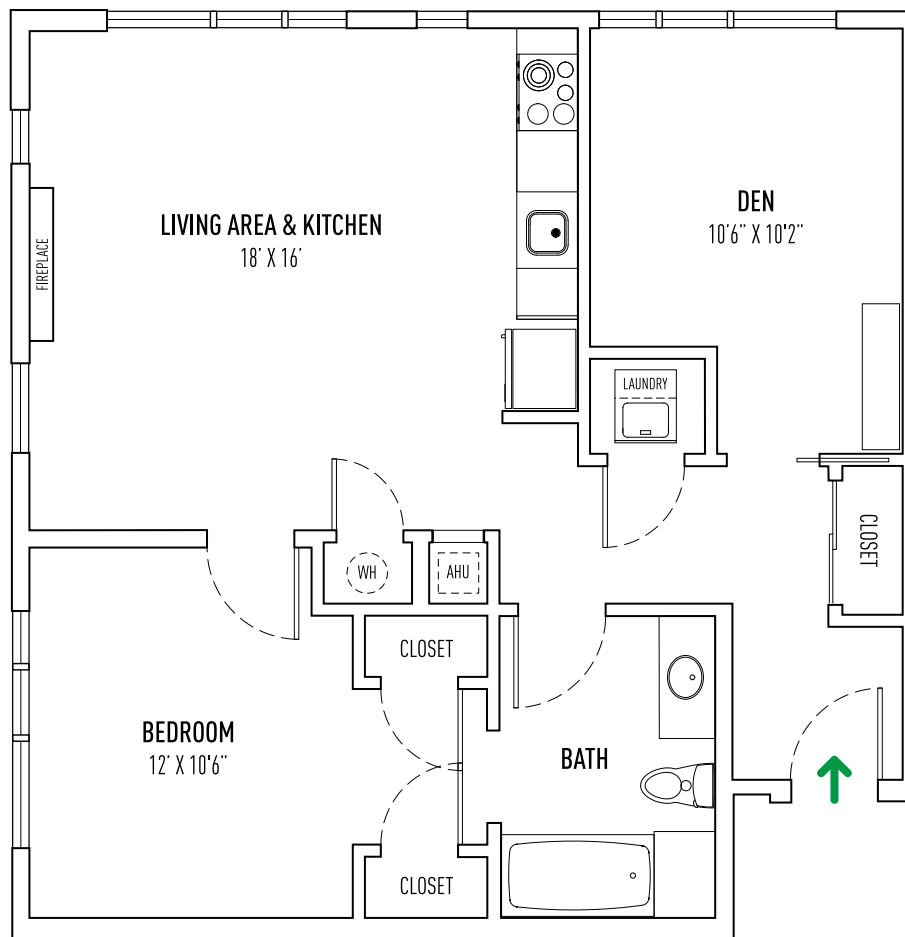

28 MECHANIC

28 MECHANIC STREET, QUINCY, MA 02169 | +1 (857) 444-1128 | 28MECHANIC.COM

1 BED + 1 BATH + DEN | UNIT STYLE E \approx 848 SQ FT \pm

ALL DIMENSIONS, SPECIFICATIONS, FEATURES, AMENITIES, PRICING, AND AVAILABILITY ARE SUBJECT TO CHANGE WITHOUT NOTICE. TERRACES, BALCONIES AND DECKS ARE UNIT SPECIFIC. CONTACT RENTAL AGENT FOR DETAILS.