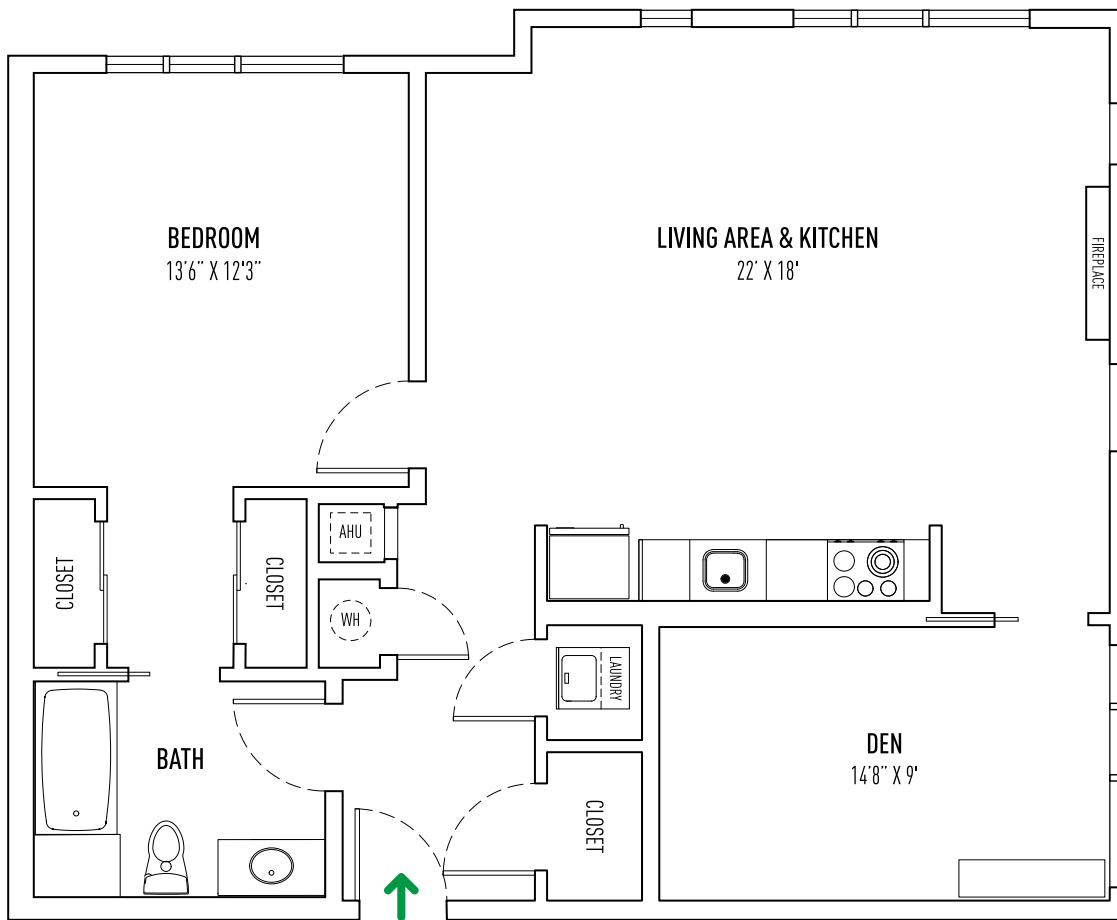

28 MECHANIC

28 MECHANIC STREET, QUINCY, MA 02169 | +1 (857) 444-1128 | 28MECHANIC.COM

1 BED + 1 BATH + DEN | UNIT STYLE D \approx 1,030 SQ FT \pm

ALL DIMENSIONS, SPECIFICATIONS, FEATURES, AMENITIES, PRICING, AND AVAILABILITY ARE SUBJECT TO CHANGE WITHOUT NOTICE. TERRACES, BALCONIES AND DECKS ARE UNIT SPECIFIC. CONTACT RENTAL AGENT FOR DETAILS.